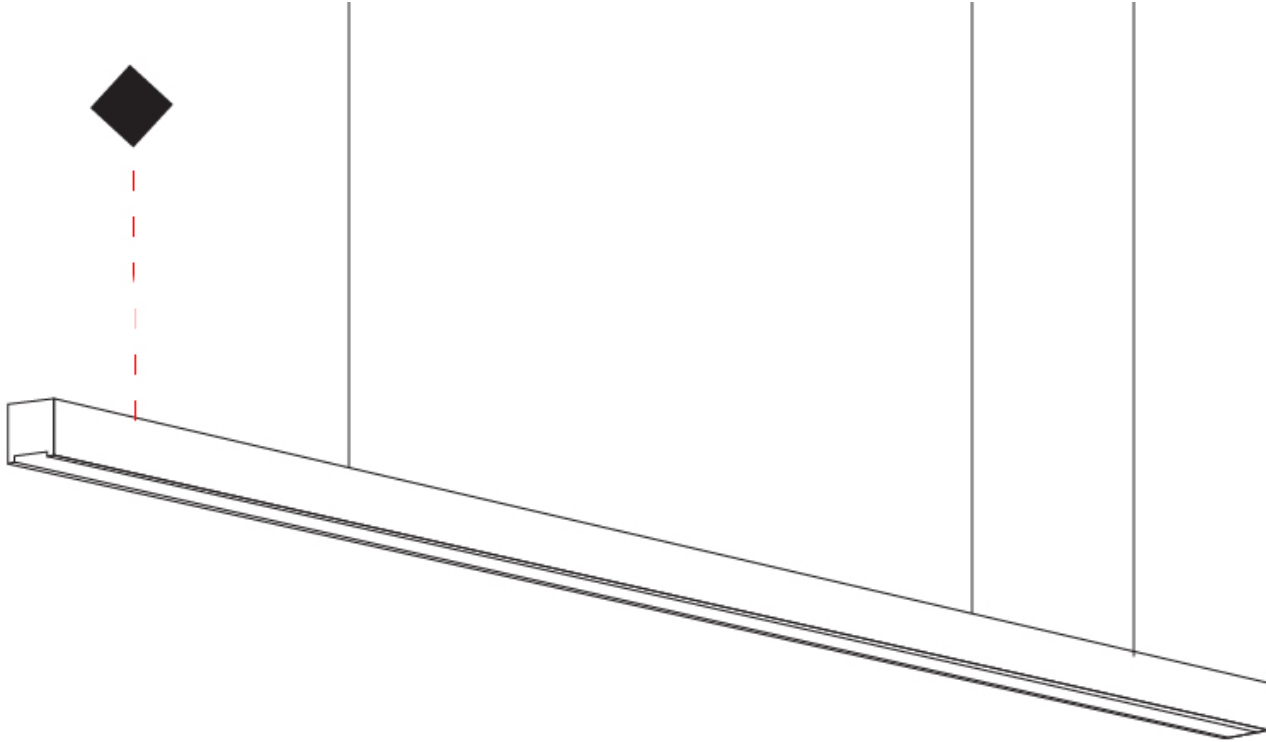

LED28 SUSPENSION

D71009-

PROJECT

TYPE

SPECIFIER

QUANTITY

DATE